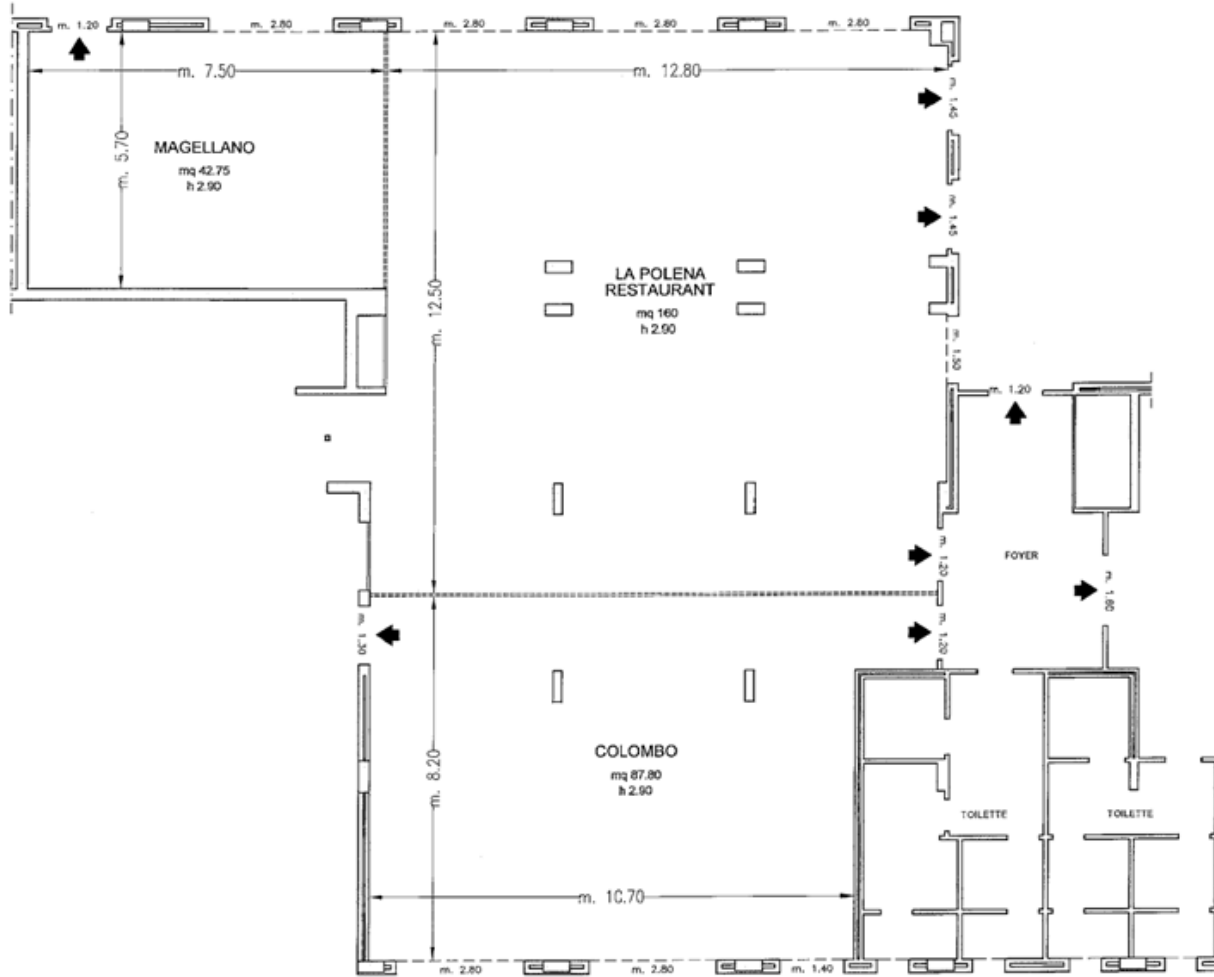

Vespucci

FIRENZE

79 Rooms

24 Classic
54 Superior
1 Executive

The 79 elegant rooms, furnished with classic fabrics and elegant cherry-wood furnishings, are a restful oasis after a busy day in the city.

Meetings & Events

Meeting Rooms: 2
Capacity (theatre style): 70 max

The hotel has 2 bright, airy meeting rooms equipped with hi-tech facilities and capable of hosting up to 70 people.

Vespucci

FIRENZE

Piano Terra / Ground Floor

- Uscite di sicurezza / Emergency Exits
- - - - Finestre / Windows
- Pareti mobili / Modular Walls
- Colonne / Columns

Vespucci

FIRENZE

Sale riunioni <i>Meeting rooms</i>	Area mq <i>Area sq.ft.</i>	Lung. x larg. mt. <i>L x W ft.</i>	altezza mt. <i>height ft.</i>	teatro <i>theatre</i>	banchi scuola <i>class room</i>	Tavolo unico ferro di cavallo <i>conference table/ U-shape</i>	cabaret style [^]	cocktail reception	banchetto <i>banquet</i>
Magellano [°]	42,75 459,99	7,50x5,70 24,61x18,70	2,9 9,51	30	20	20	10	35	30
Colombo [°]	87,8 944,73	10,70x8,20 35,10x26,90	2,9 9,51	70	30	30	35	80	65
La Polena Restaurant [°]	160 1721,6	12,50x12,80 41,04x41,99	2,9 9,51	-	-	-	-	200	140

[°] Luce naturale / Daylight

[^] Cabaret style: tavoli diametro cm 12, fino a 4 pax cad / Diameter tables cm 12, up to 4 pax each